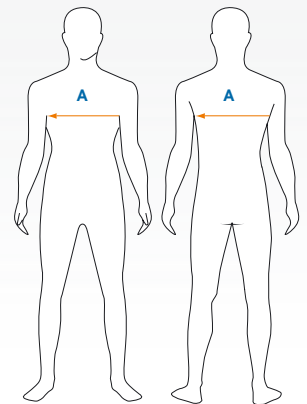

HERREN & KINDER

INTERNATIONALE	XXS	XS	S	M	L	XL	XXL
BRUST (cm) A	70 - 78	78 - 86	87 - 94	94 - 102	102 - 110	110 - 118	118 - 129
SAP CONVERSION	XXS	XS	S	M	L	XL	XXL